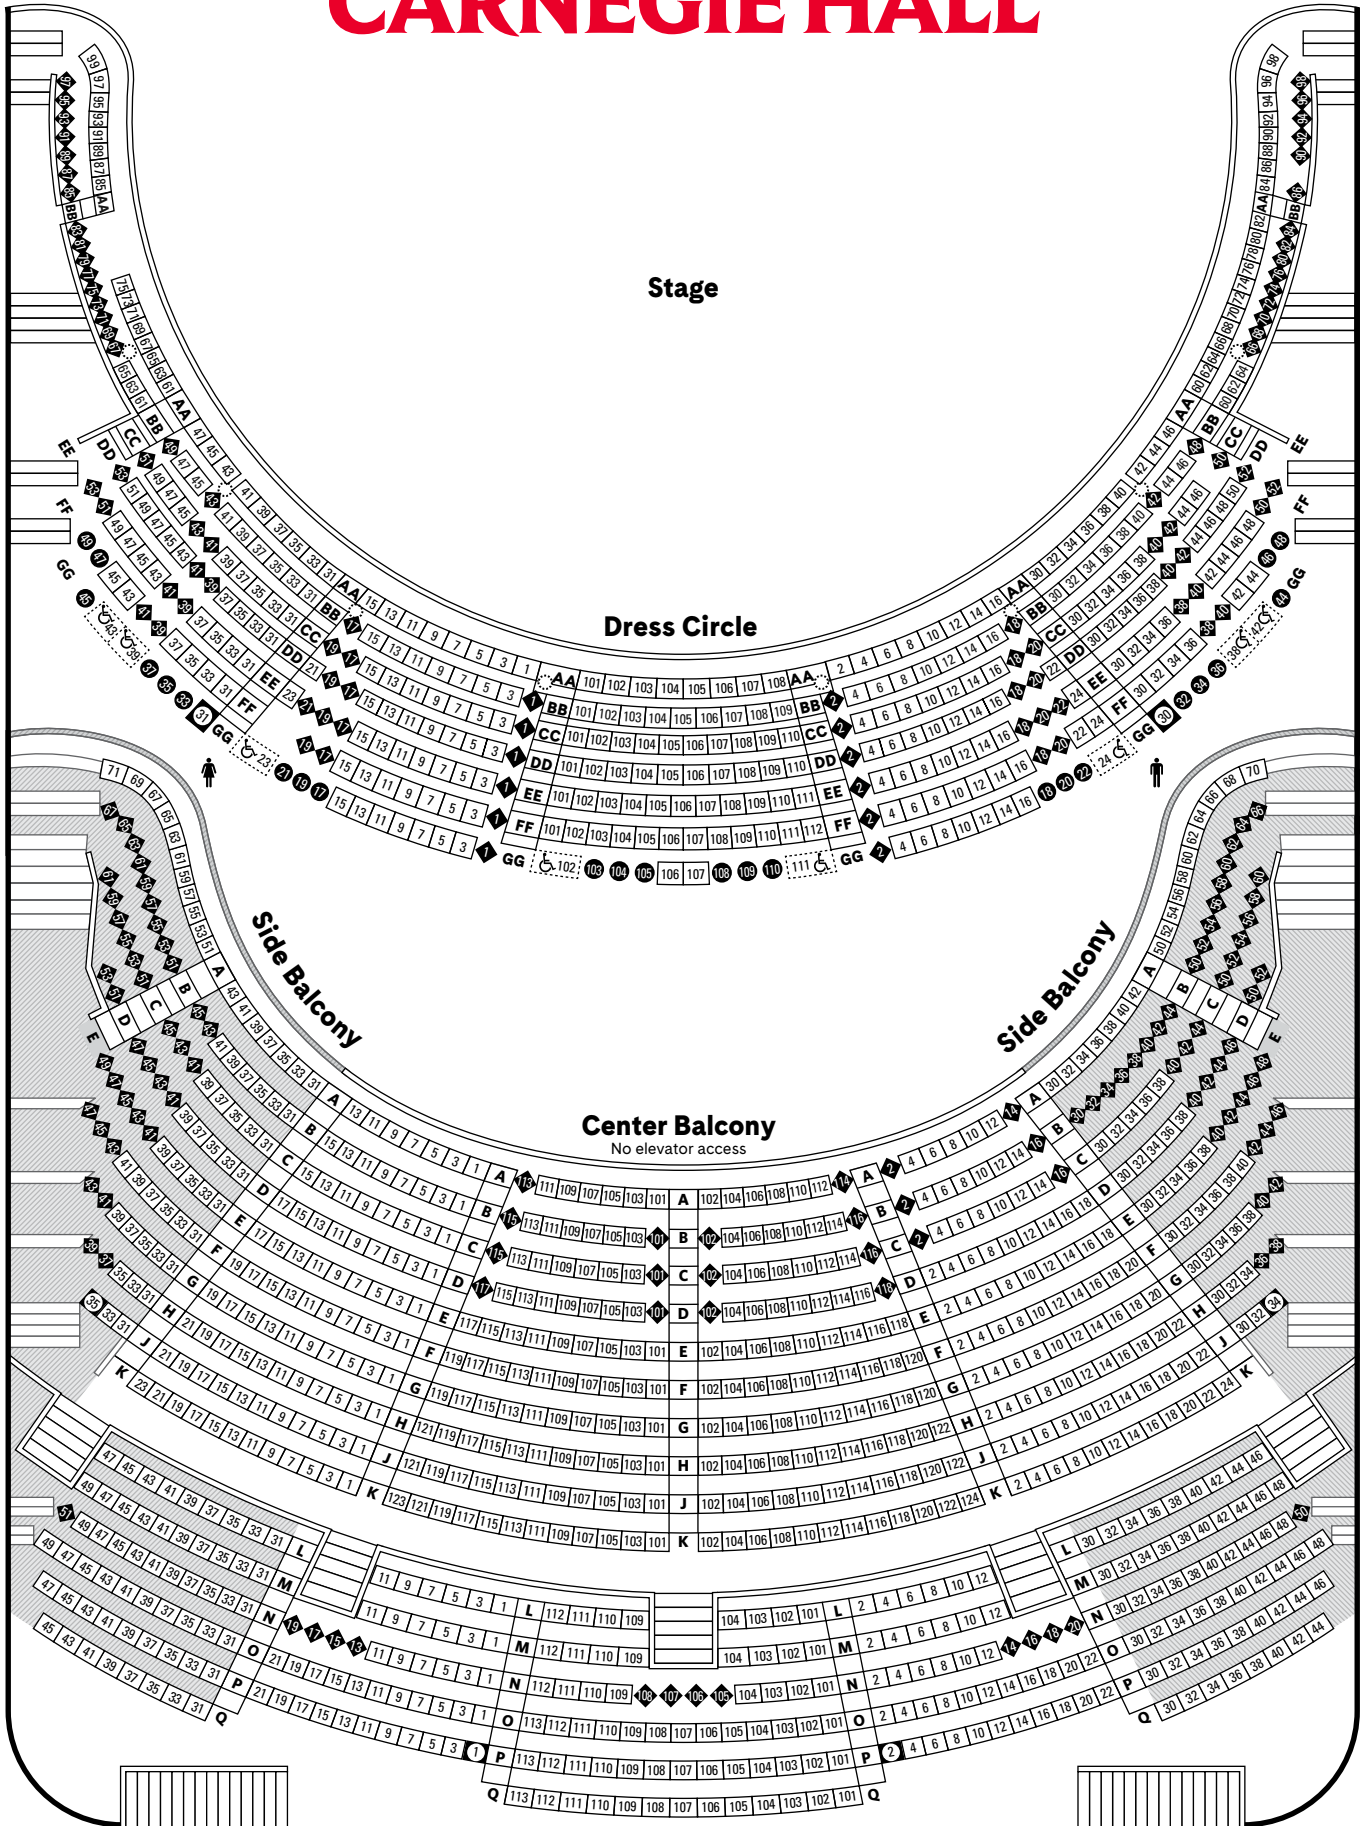

CARNEGIE HALL

Isaac Stern Auditorium / Ronald O. Perelman Stage

carnegiehall.org | 212-247-7800 | 57th Street and Seventh Avenue, New York, NY 10019

- Designated aisle seats
- ♿ Accessible location
- Companion seats
(Each seat for wheelchair users has three adjacent companion seats.)
- ◆ Obstructed- and partial-view seats and/or restricted leg room
- Column

Elevator access to Parquet, Blavatnik Family First Tier, Second Tier, and Dress Circle only

Restrooms are available on the Parquet, Blavatnik Family First Tier, Second Tier, and Dress Circle levels.

- Designated aisle seats,
Parquet:
A-1, 2, 114
S-2, 23, 24
G-24
U-2, 24, 101
J-1, 23, 24
X-23, 24
L-101
Y-114
M-1, 23
CC-101
O-23, 24

CARNEGIE HALL

- Designated aisle seats
- Accessible location
- Companion seats
- Column
- Obstructed- and partial-view seats and/or restricted leg room