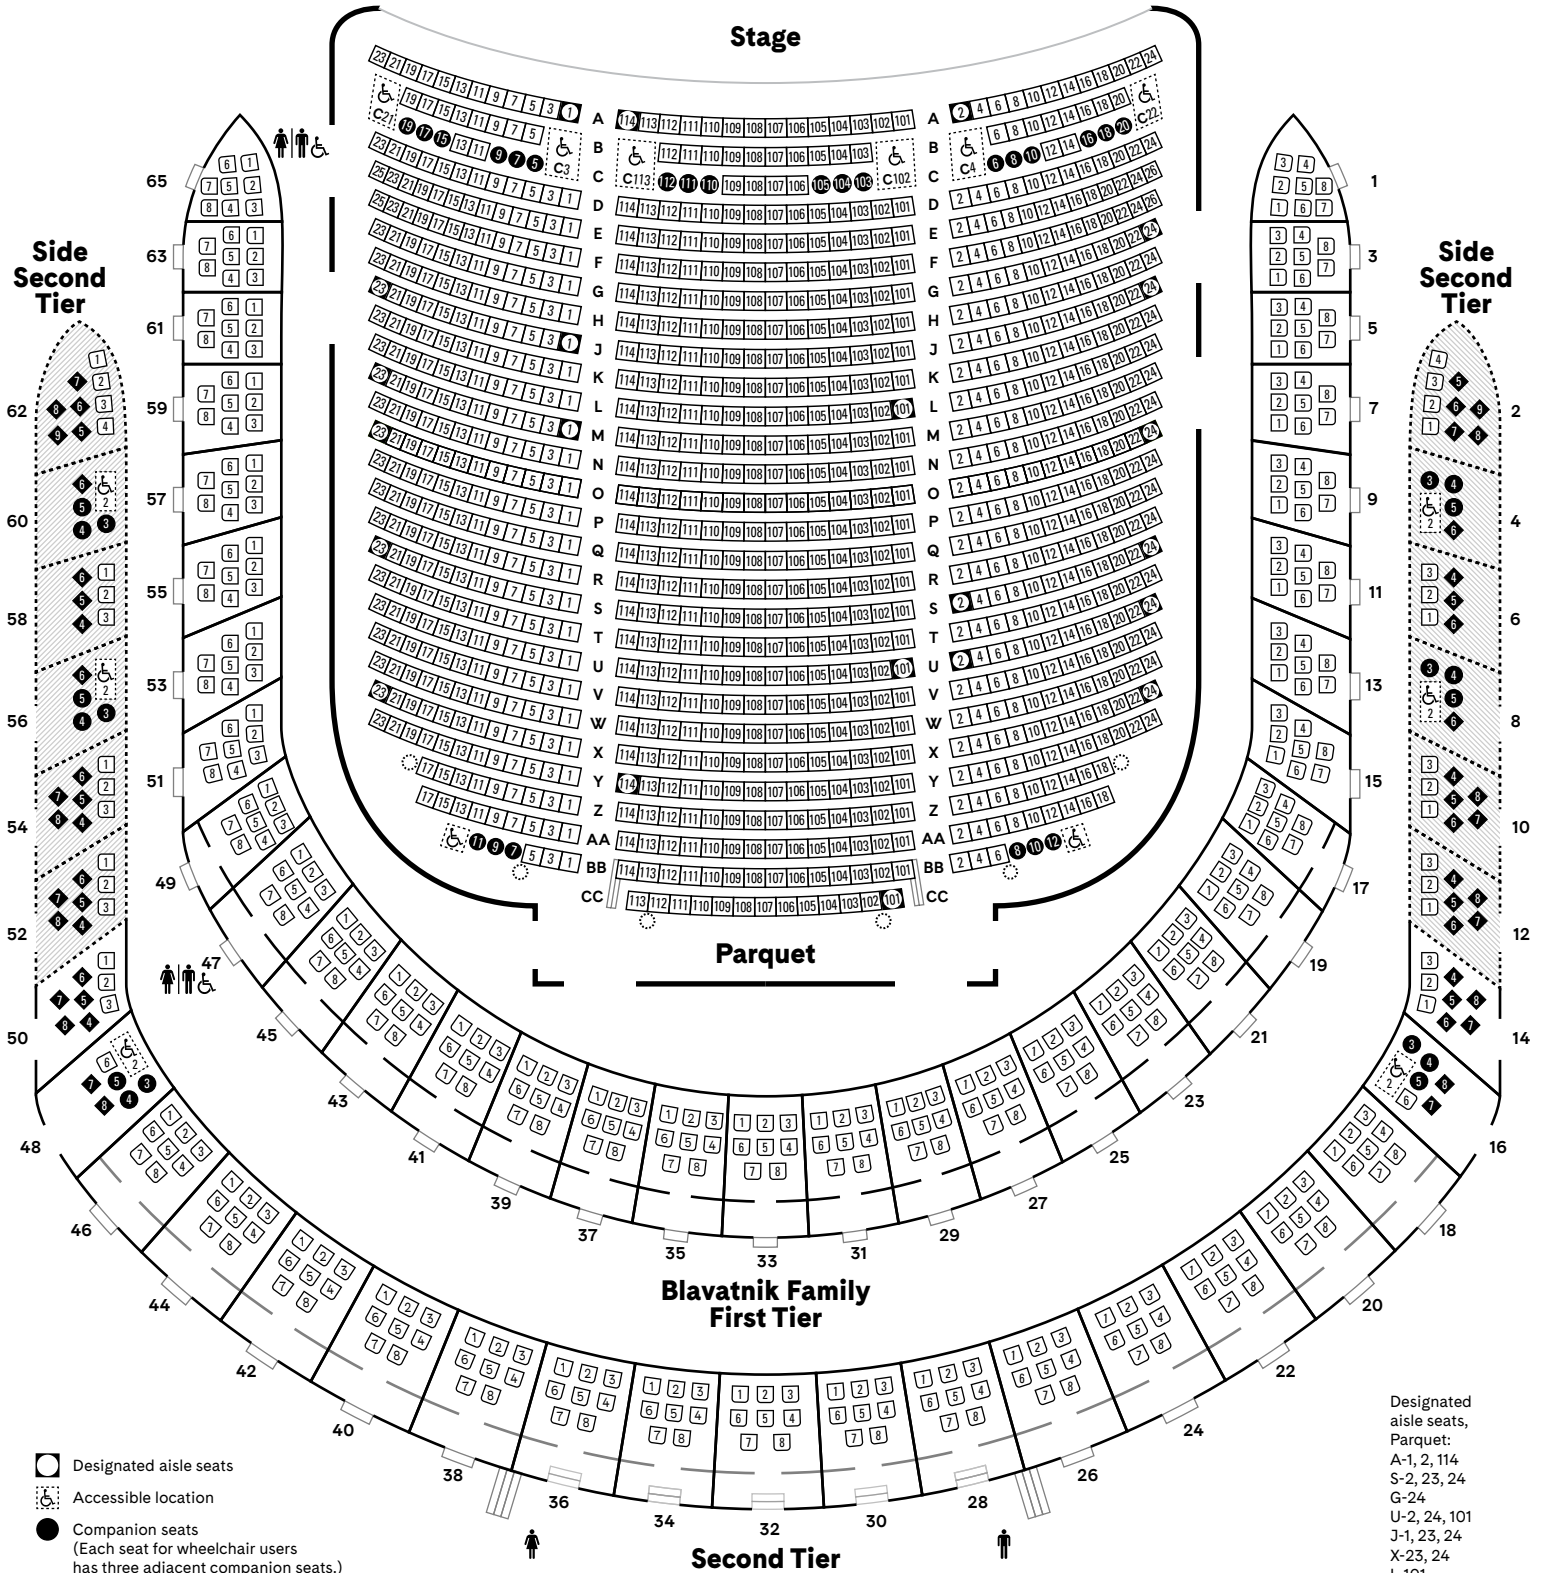

CARNEGIE HALL

Isaac Stern Auditorium / Ronald O. Perelman Stage

carnegiehall.org | 212-247-7800 | 57th Street and Seventh Avenue, New York, NY 10019

- Designated aisle seats
- ♿ Accessible location
- Companion seats
(Each seat for wheelchair users has three adjacent companion seats.)
- ◆ Obstructed- and partial-view seats and/or restricted leg room
- Column

Elevator access to Parquet, Blavatnik Family First Tier, Second Tier, and Dress Circle only

Restrooms are available on the Parquet, Blavatnik Family First Tier, Second Tier, and Dress Circle levels.

- Designated aisle seats,
Parquet:
A-1, 2, 114
S-2, 23, 24
G-24
U-2, 24, 101
J-1, 23, 24
X-23, 24
L-101
Y-114
M-1, 23
CC-101
O-23, 24

CARNEGIE HALL

- Designated aisle seats
- Accessible location
- Companion seats
- Column
- Obstructed- and partial-view seats and/or restricted leg room