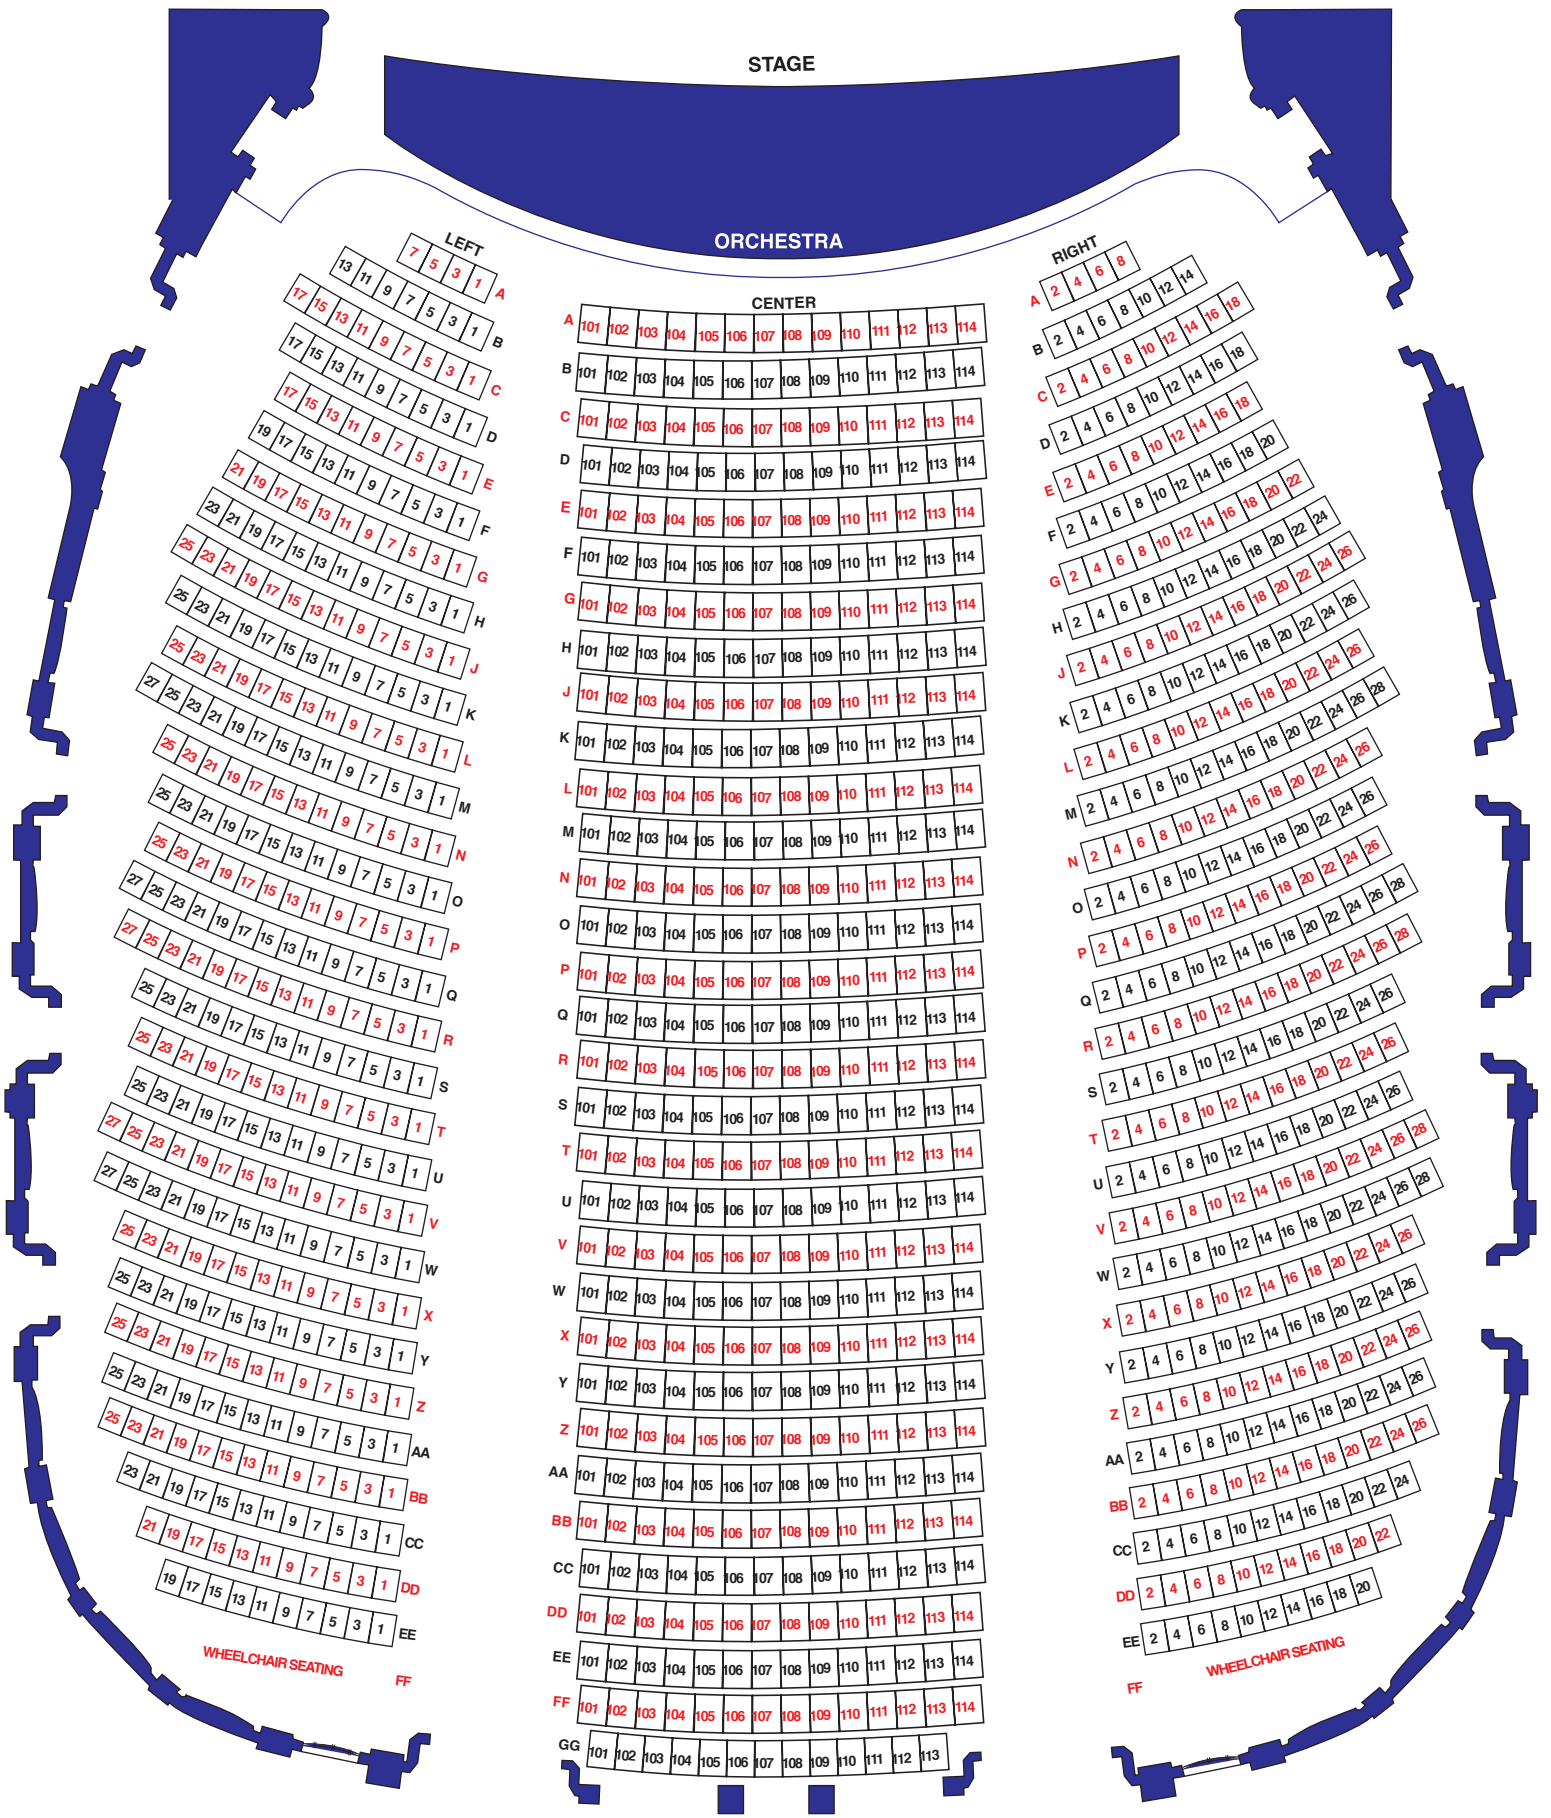

# MAIN FLOOR

STAGE

ORCHESTRA

LEFT

RIGHT

CENTER

WHEELCHAIR SEATING

WHEELCHAIR SEATING

STAGE

ORCHESTRA

GRAND  
STAGE BOX  
LEFT

GRAND  
STAGE BOX  
RIGHT

ORCHESTRA

DRESS CIRCLE

FAMILY CIRCLE

GALLERY

**LEFT**  
9 7 5 3 1  
AA  
5 3 1  
BB  
5 3 1  
CC  
5 3 1  
DD  
7 5 3 1  
EE

**RIGHT**  
AA 2 4 6 8 10  
BB 2 4 6  
CC 2 4 6  
DD 2 4 6  
EE 2 4 6 8

**LEFT CENTER**  
127 125 123 121 119 117 115 113 111 109 107 105 103 101  
127 125 123 121 119 117 115 113 111 109 107 105 103 101  
127 125 123 121 119 117 115 113 111 109 107 105 103 101  
127 125 123 121 119 117 115 113 111 109 107 105 103 101