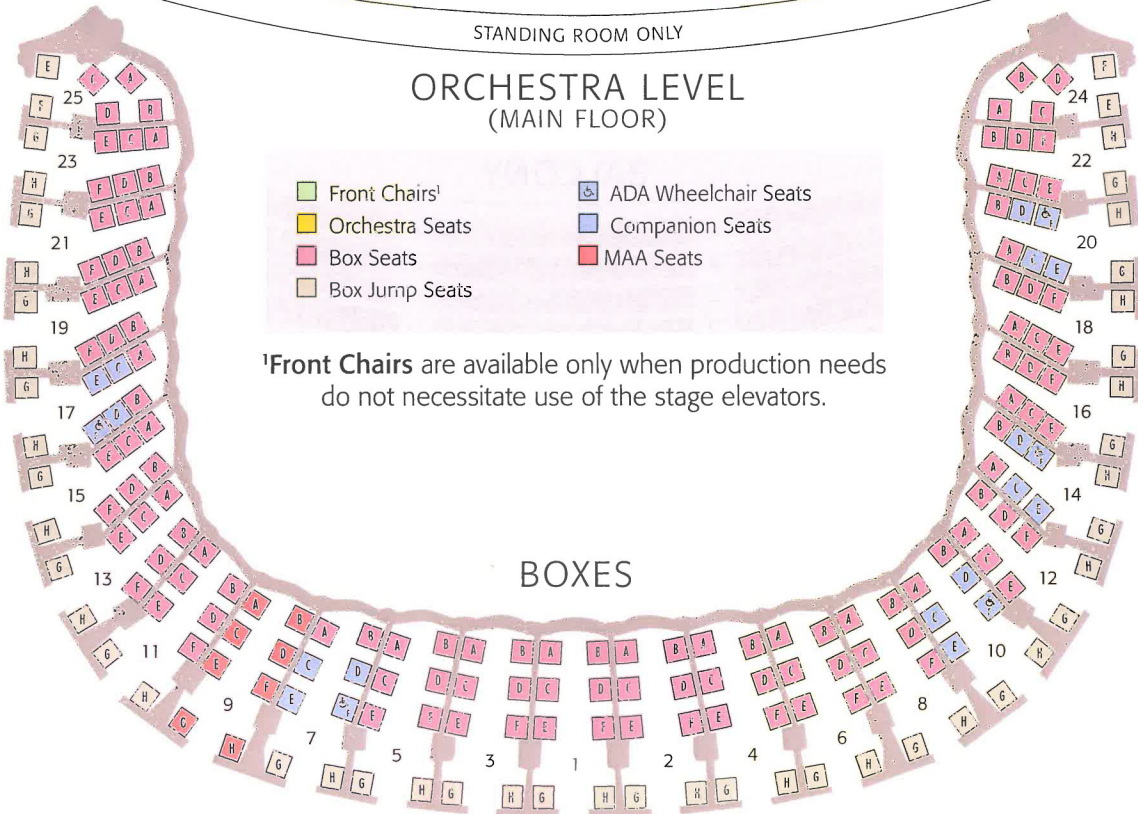

SEVERANCE MUSIC CENTER

HOME OF THE CLEVELAND ORCHESTRA

ORCHESTRA LEVEL (MAIN FLOOR)

- | | |
|--|---|
| <ul style="list-style-type: none"> Front Chairs¹ Orchestra Seats Box Seats Box Jump Seats | <ul style="list-style-type: none"> ADA Wheelchair Seats Companion Seats MAA Seats |
|--|---|

¹Front Chairs are available only when production needs do not necessitate use of the stage elevators.

BOXES

SEVERANCE MUSIC CENTER

HOME OF THE CLEVELAND ORCHESTRA