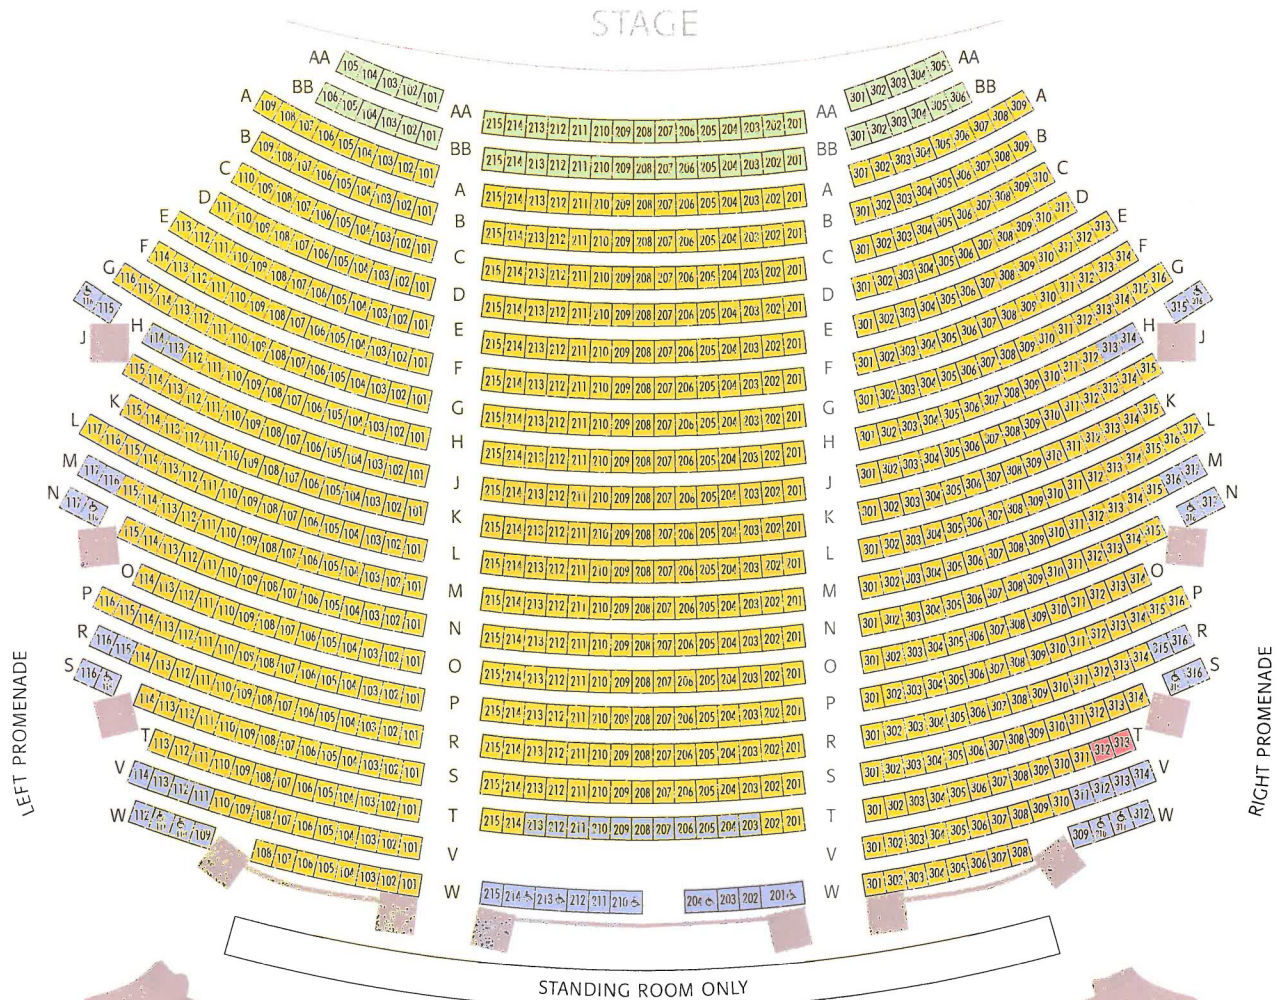

SEVERANCE MUSIC CENTER

HOME OF THE CLEVELAND ORCHESTRA

ORCHESTRA LEVEL (MAIN FLOOR)

- | | |
|--|---|
| <ul style="list-style-type: none"> Front Chairs¹ Orchestra Seats Box Seats Box Jump Seats | <ul style="list-style-type: none"> ADA Wheelchair Seats Companion Seats MAA Seats |
|--|---|

¹Front Chairs are available only when production needs do not necessitate use of the stage elevators.

BOXES

SEVERANCE MUSIC CENTER

HOME OF THE CLEVELAND ORCHESTRA